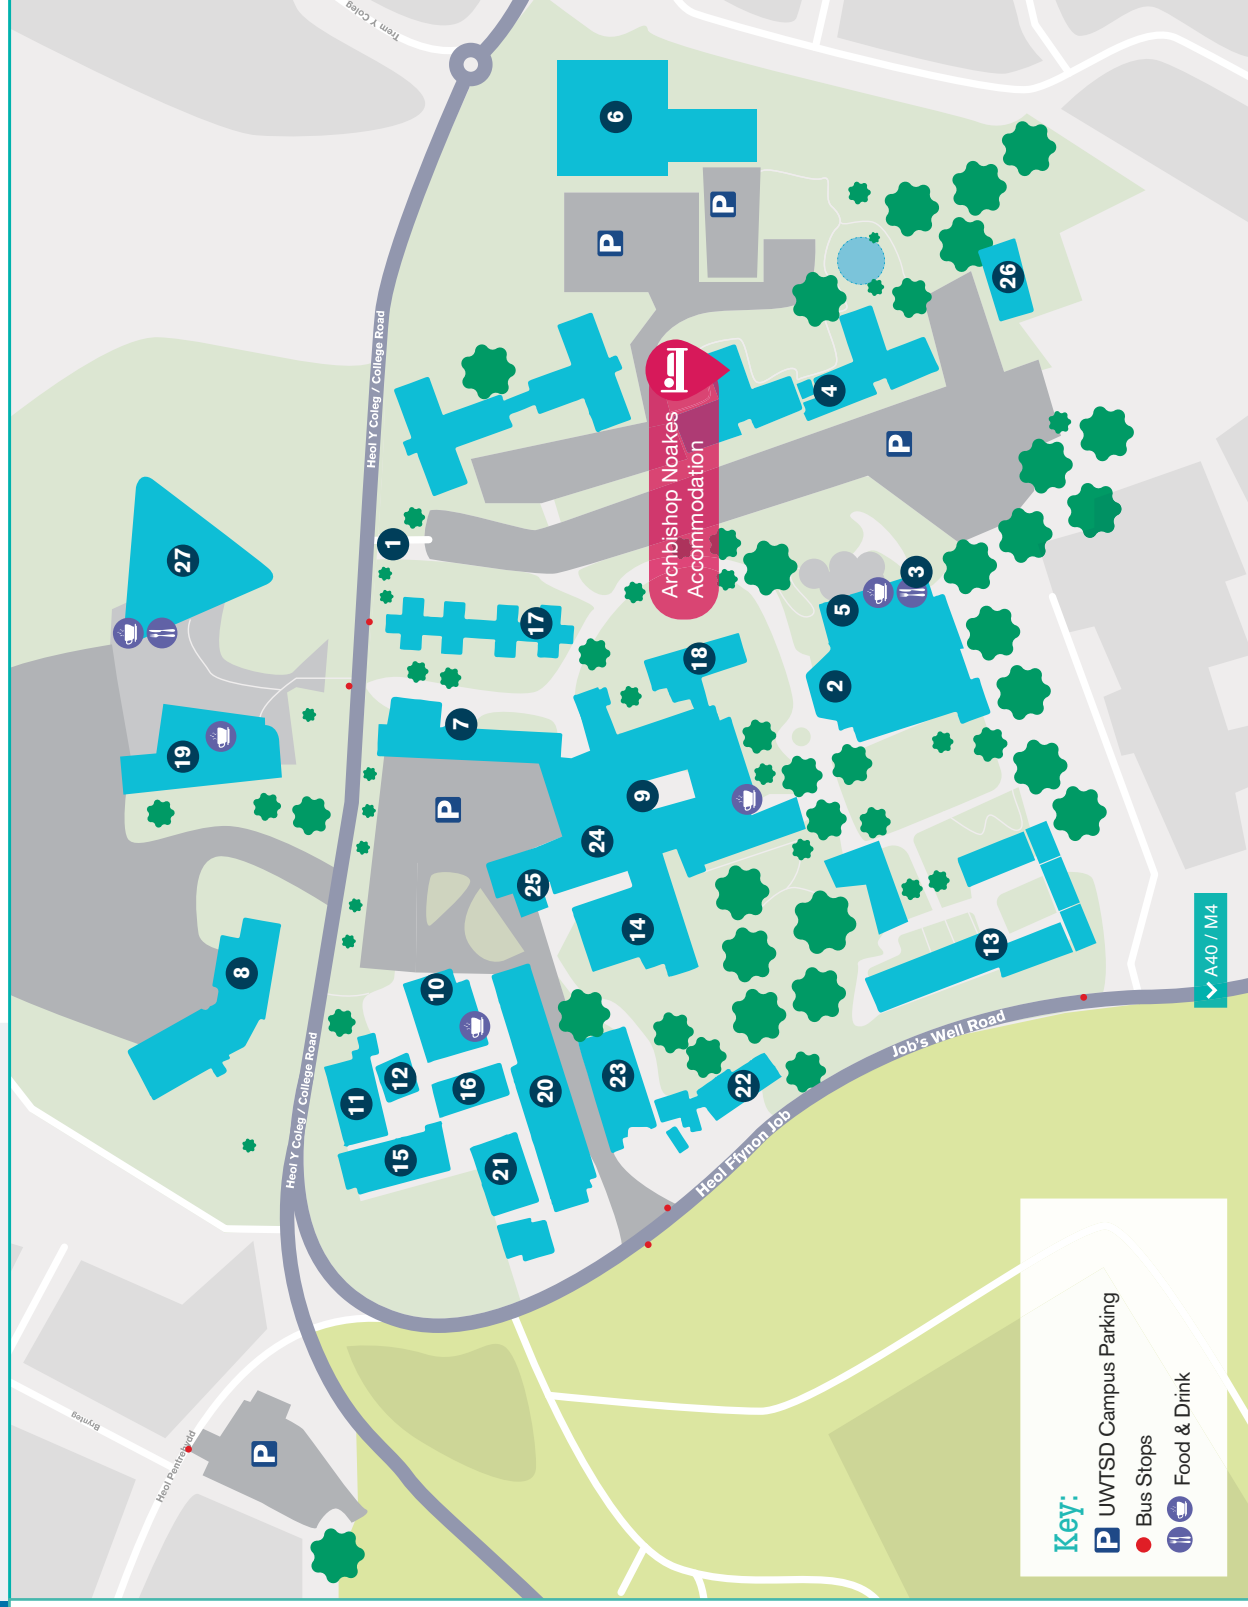

Location Map

CARMARTHEN CAMPUS

1. 1 Main entrance
2. 2 Halliwell Theatre
3. 3 Merlin Restaurant
4. 4 **NOAKES ACCOMMODATION**
5. 5 Accommodation Office
6. 6 Sports Centre
7. 7 **Reception**
8. Registry
9. Finance
10. Y Llwyfan
11. 8 **Old College**
12. 9 Coleg Cymraeg
    Cenedlaethol Office
    IT Service Desk
13. 10 Students' Union
14. 11 Swimming Pool
15. 12 Tower Accommodation
16. 13 Myrddin Accommodation
17. 14 Library
18. 15 Studio
19. 16 Student Services
20. 17 Non Accommodation
21. 18 Chapel
22. 19 **Teaching and Learning Building**
23. TL Lecture Rooms
24. 20 **Parry**
25. P Lecture Rooms
26. 21 **Dafydd Rowlands**
27. DR Lecture Rooms
28. 22 **Rob Hunter**
29. RH Lecture Rooms
30. 23 **Norah Issac**
31. N Lecture Rooms
32. 24 **Carwyn James**
33. CJ Lecture Rooms
34. 25 **Emyr Wyn Evans**
35. EW Lecture Rooms
36. 26 Y Gamfa Wen Nursery
37. 27 S4C Yr Egin

UWTSD Carmarthen Campus is located just out of Carmarthen Town Centre.
UWTSD Campus to Town Centre:
Approx 15min walk.

UWTSD Carmarthen Campus is located between both UWTSD Swansea and UWTSD Lampeter Campuses.
Approx 45min drive.