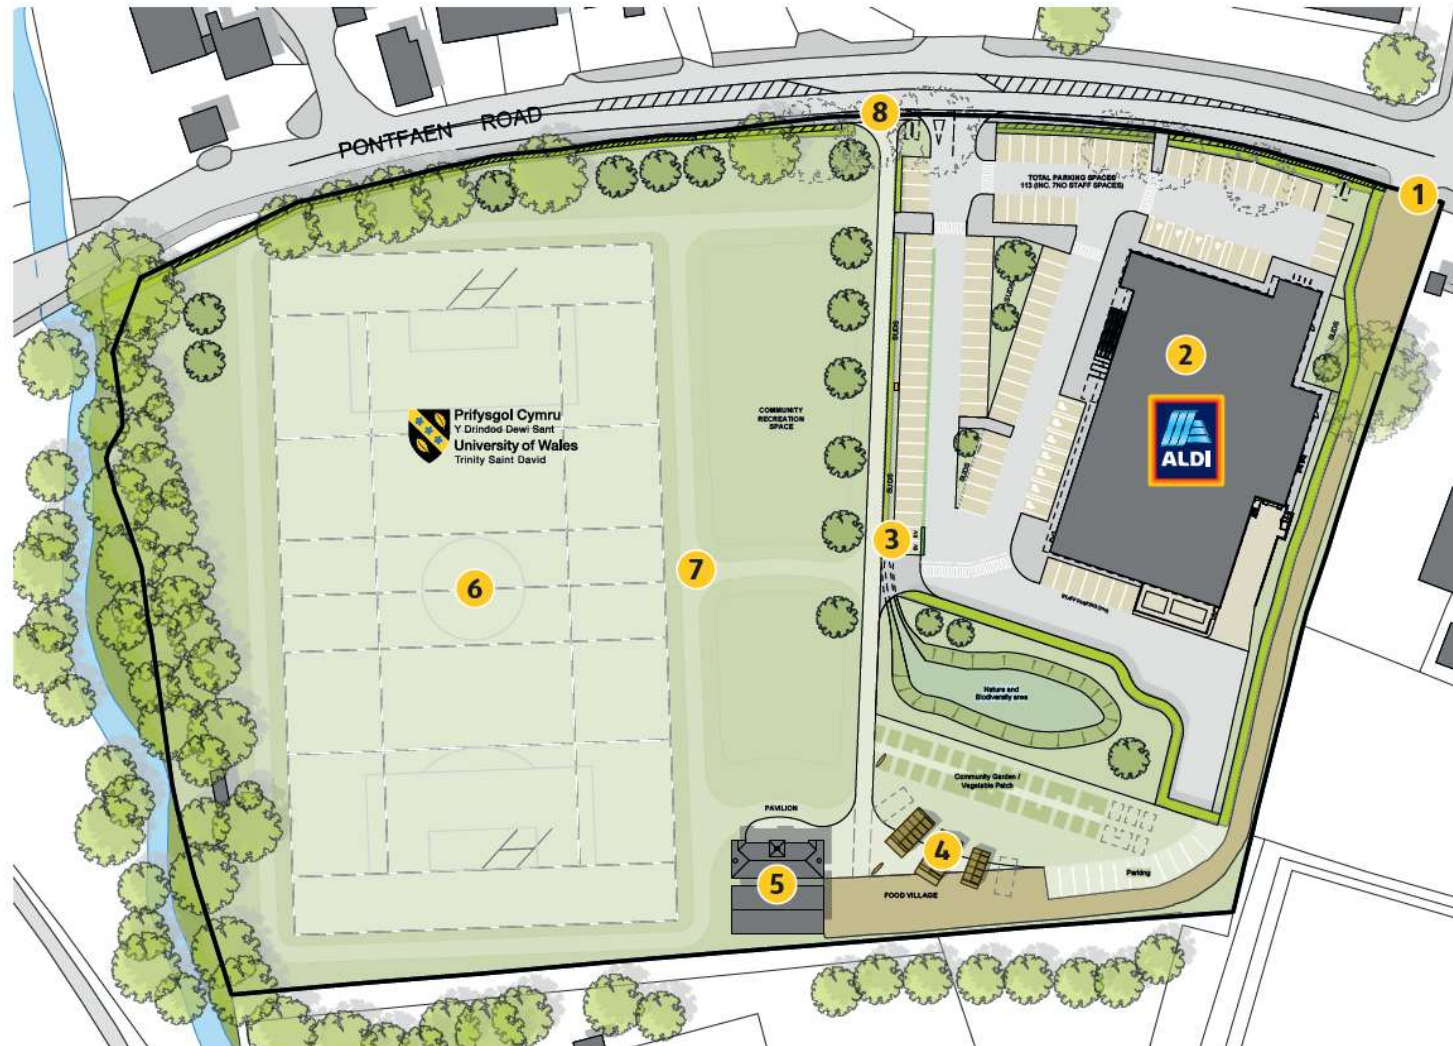

Ary dudalen hon dangosir y cynigion cychwynnol ar gyfer safle Pontfaen.

- 1 Mynedfa'r safle i bafiliwn amlbwrpas a llain chwaraeon, gofod hamdden, Pentref Bwyd a gardd/llain lysiau gymunedol
- 2 Siop fwyd arfaethedig Aldi a pharcio cysylltiedig
- 3 Pwyntiau gwefru trydan at ddefnydd y gymuned ac ymwelwyr
- 4 Podiau digwyddiadau ac arddangosyn gysylltiedig â'r diwydiant bwyd a maeth i arddangos cynnyrch Cymreig a chyd-fynd â gweithgareddau academaidd
- 5 Y pafiliwn rhestrddig presennol a gaiff ei adnewyddu'n helaeth i greu hwb cymunedol i'r Pentref Bwyd a defnydd chwaraeon/hamdden
- 6 Gwell llain porfa amldeffnydd ar gyfer rygbi a phêl-droed
- 7 Llwybrau anffurfiol gyda gwair wedi'i dorri'n fyr
- 8 Prif fynedfa i gerddwyr

The plans on this page show the initial proposals for the Pontfaen site.

- 1 Site entrance to multi-purpose pavilion and sports pitch, recreation space, Food Village and community garden/vegetable patch
- 2 Proposed Aldi foodstore and associated parking
- 3 Electric charging points for community and visitor use
- 4 Event and exhibition pods linked with the food and nutrition industry to showcase Welsh produce and coincide with associated academic activities
- 5 Existing listed pavilion to be extensively refurbished to form a community hub for the Food Village and sport/recreation uses
- 6 Improved multi-purpose grassed pitch to accommodate rugby and football
- 7 Informal routes delineated by short cut grass
- 8 Primary pedestrian access