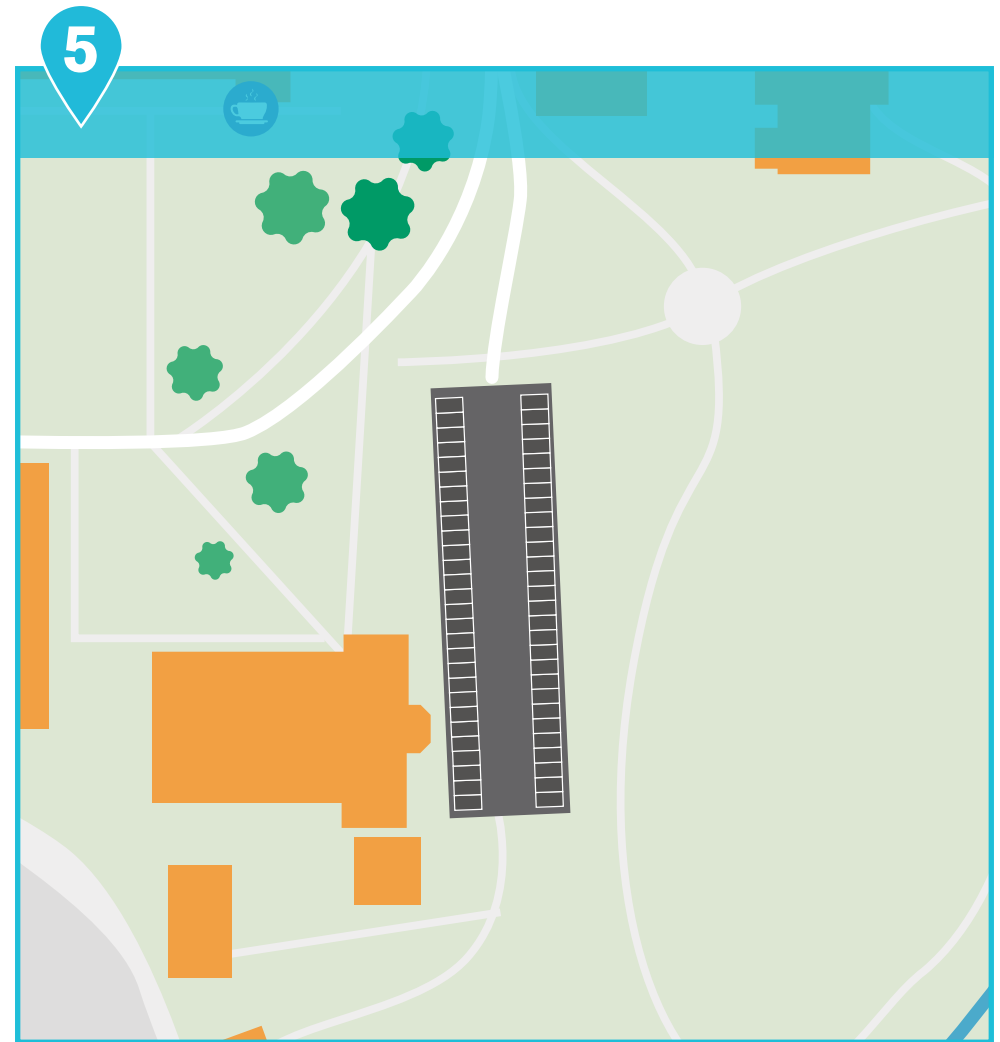

Key:

- UWTSD Campus
- Car Parking Space
- Bus Stop
- Electric Vehicle Charging Point

Staff & Student Parking

Post Code: SA48 7ED	Availability: 45 Spaces	Enforcement: Euro Car Parks
-------------------------------	-----------------------------------	---------------------------------------

Key:

- UWTSD Campus
- Car Parking Space
- Disabled Parking

Staff & Student Parking

Post Code: SA48 7ED	Availability: 2 = 12 3 = 10	Enforcement: Euro Car Parks
-------------------------------	--	---------------------------------------

Key:

-  UWTSD Campus
-  Car Parking Space
-  Bus Stop
-  Electric Vehicle Charging Point

Staff & Student Parking

Post Code: SA48 7HH	Availability: 40 Spaces	Enforcement: Euro Car Parks
-------------------------------	-----------------------------------	---------------------------------------

Key:

UWTSd Campus	Cycle Parking
Car Parking Space	Bus Stop
Disabled Parking	