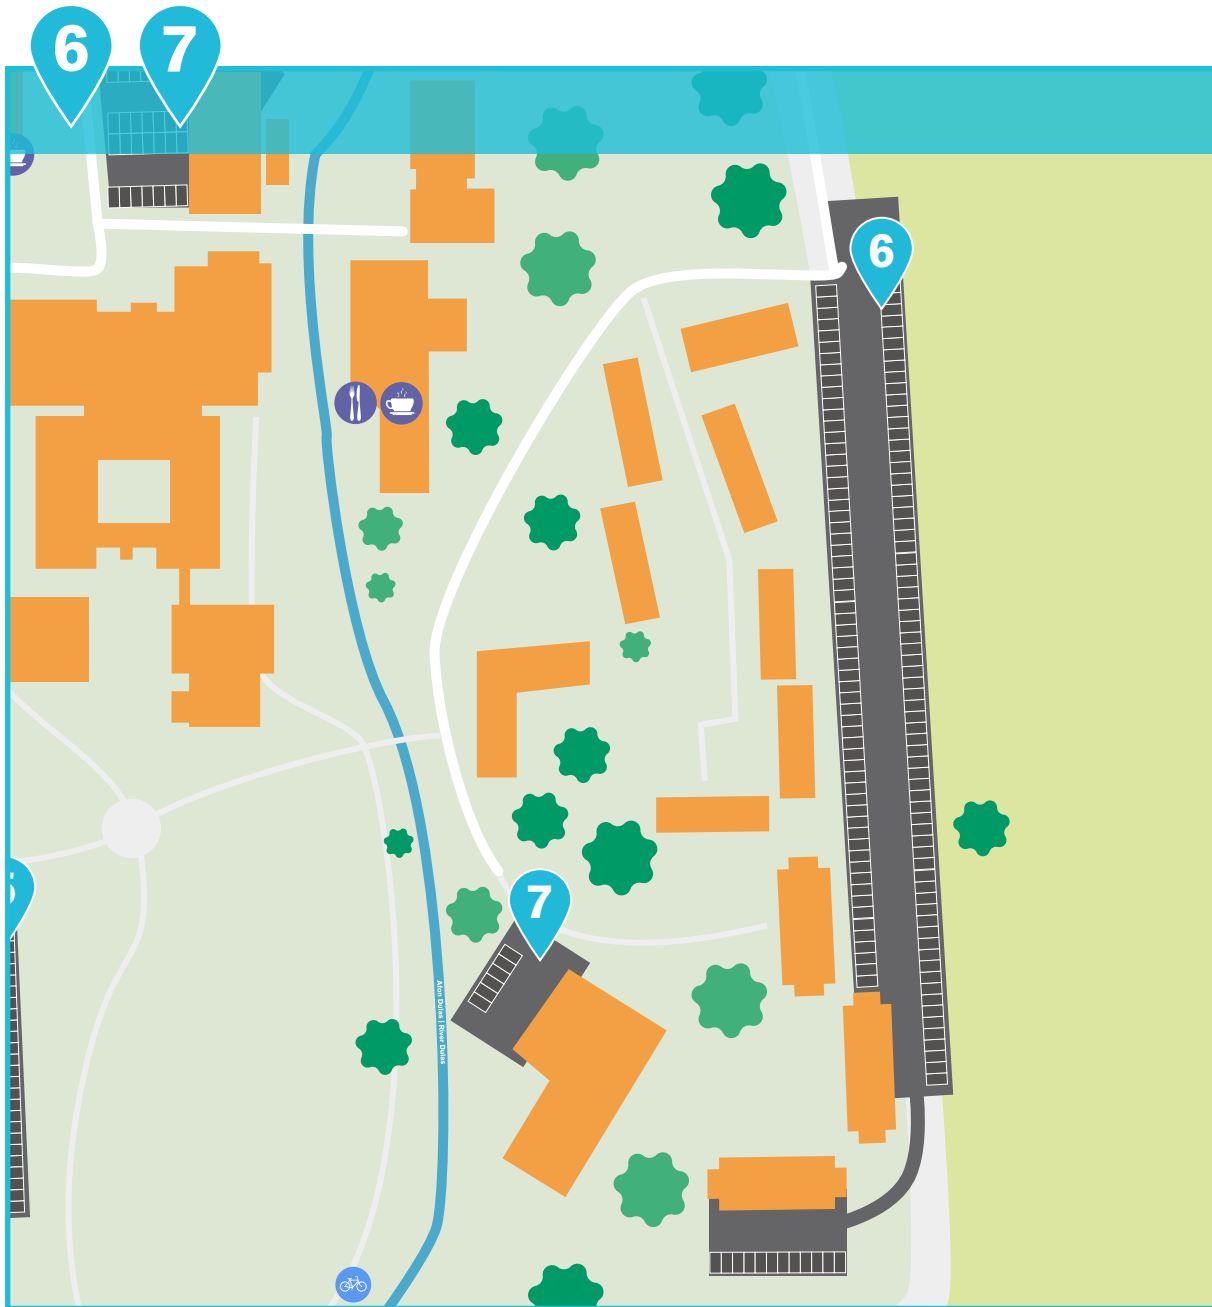

6

Staff & Student Parking

Post Code: SA48 7HH	Availability: 197 Spaces	Enforcement: Euro Car Parks

7

Staff & Student Parking

Post Code: SA48 7HH	Availability: 6 Spaces	Enforcement: Euro Car Parks

Key:

UWTSd Campus	Cycle Parking
Car Parking Space	Bus Stop
Disabled Parking