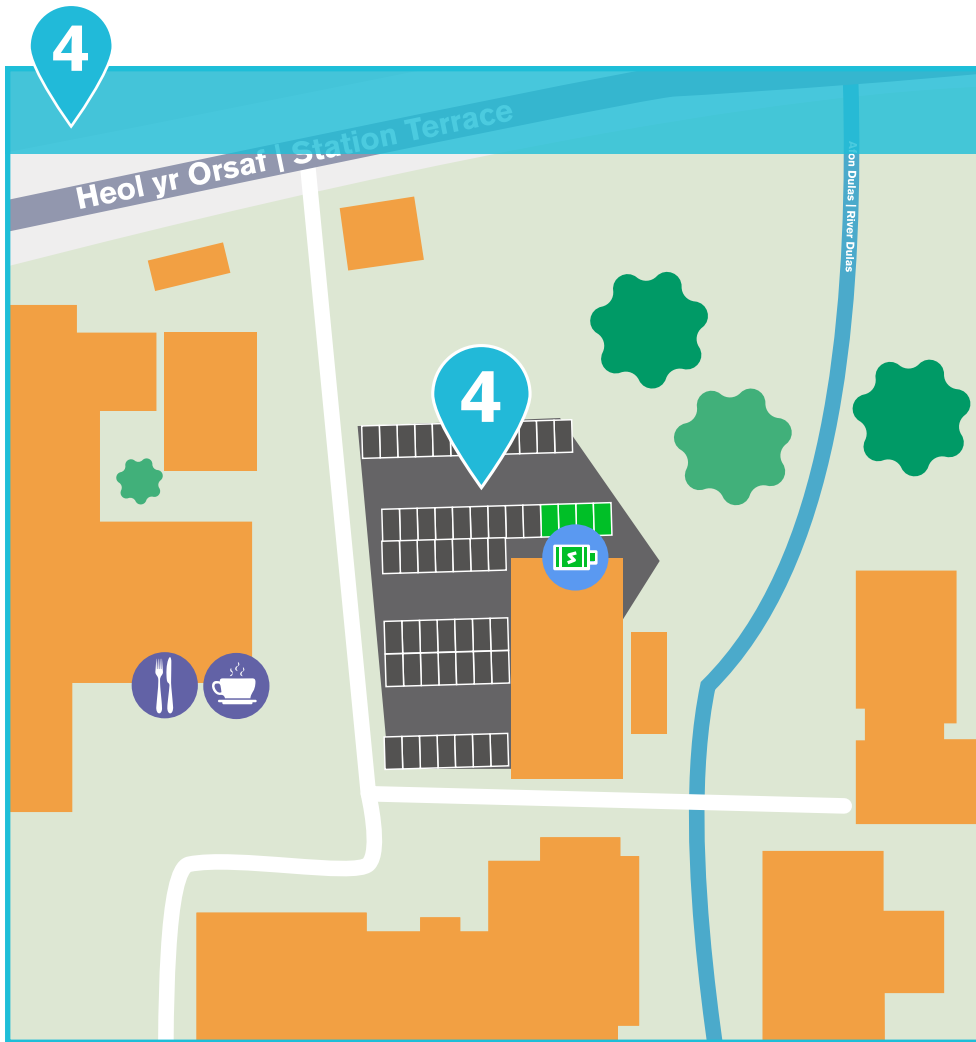

Key:

- UWTSD Campus
- Car Parking Space
- Bus Stop
- Electric Vehicle Charging Point

Staff & Student Parking

Post Code: SA48 7ED	Availability: 45 Spaces	Enforcement: Euro Car Parks
-------------------------------	-----------------------------------	---------------------------------------

Key:

- UWTSD Campus
- Car Parking Space
- Disabled Parking

Staff & Student Parking

Post Code: SA48 7ED	Availability: 2 = 12 3 = 10	Enforcement: Euro Car Parks
-------------------------------	--	---------------------------------------

Key:

-  UWTSD Campus
-  Car Parking Space
-  Bus Stop
-  Electric Vehicle Charging Point

Staff & Student Parking

Post Code: SA48 7HH	Availability: 40 Spaces	Enforcement: Euro Car Parks
-------------------------------	-----------------------------------	---------------------------------------