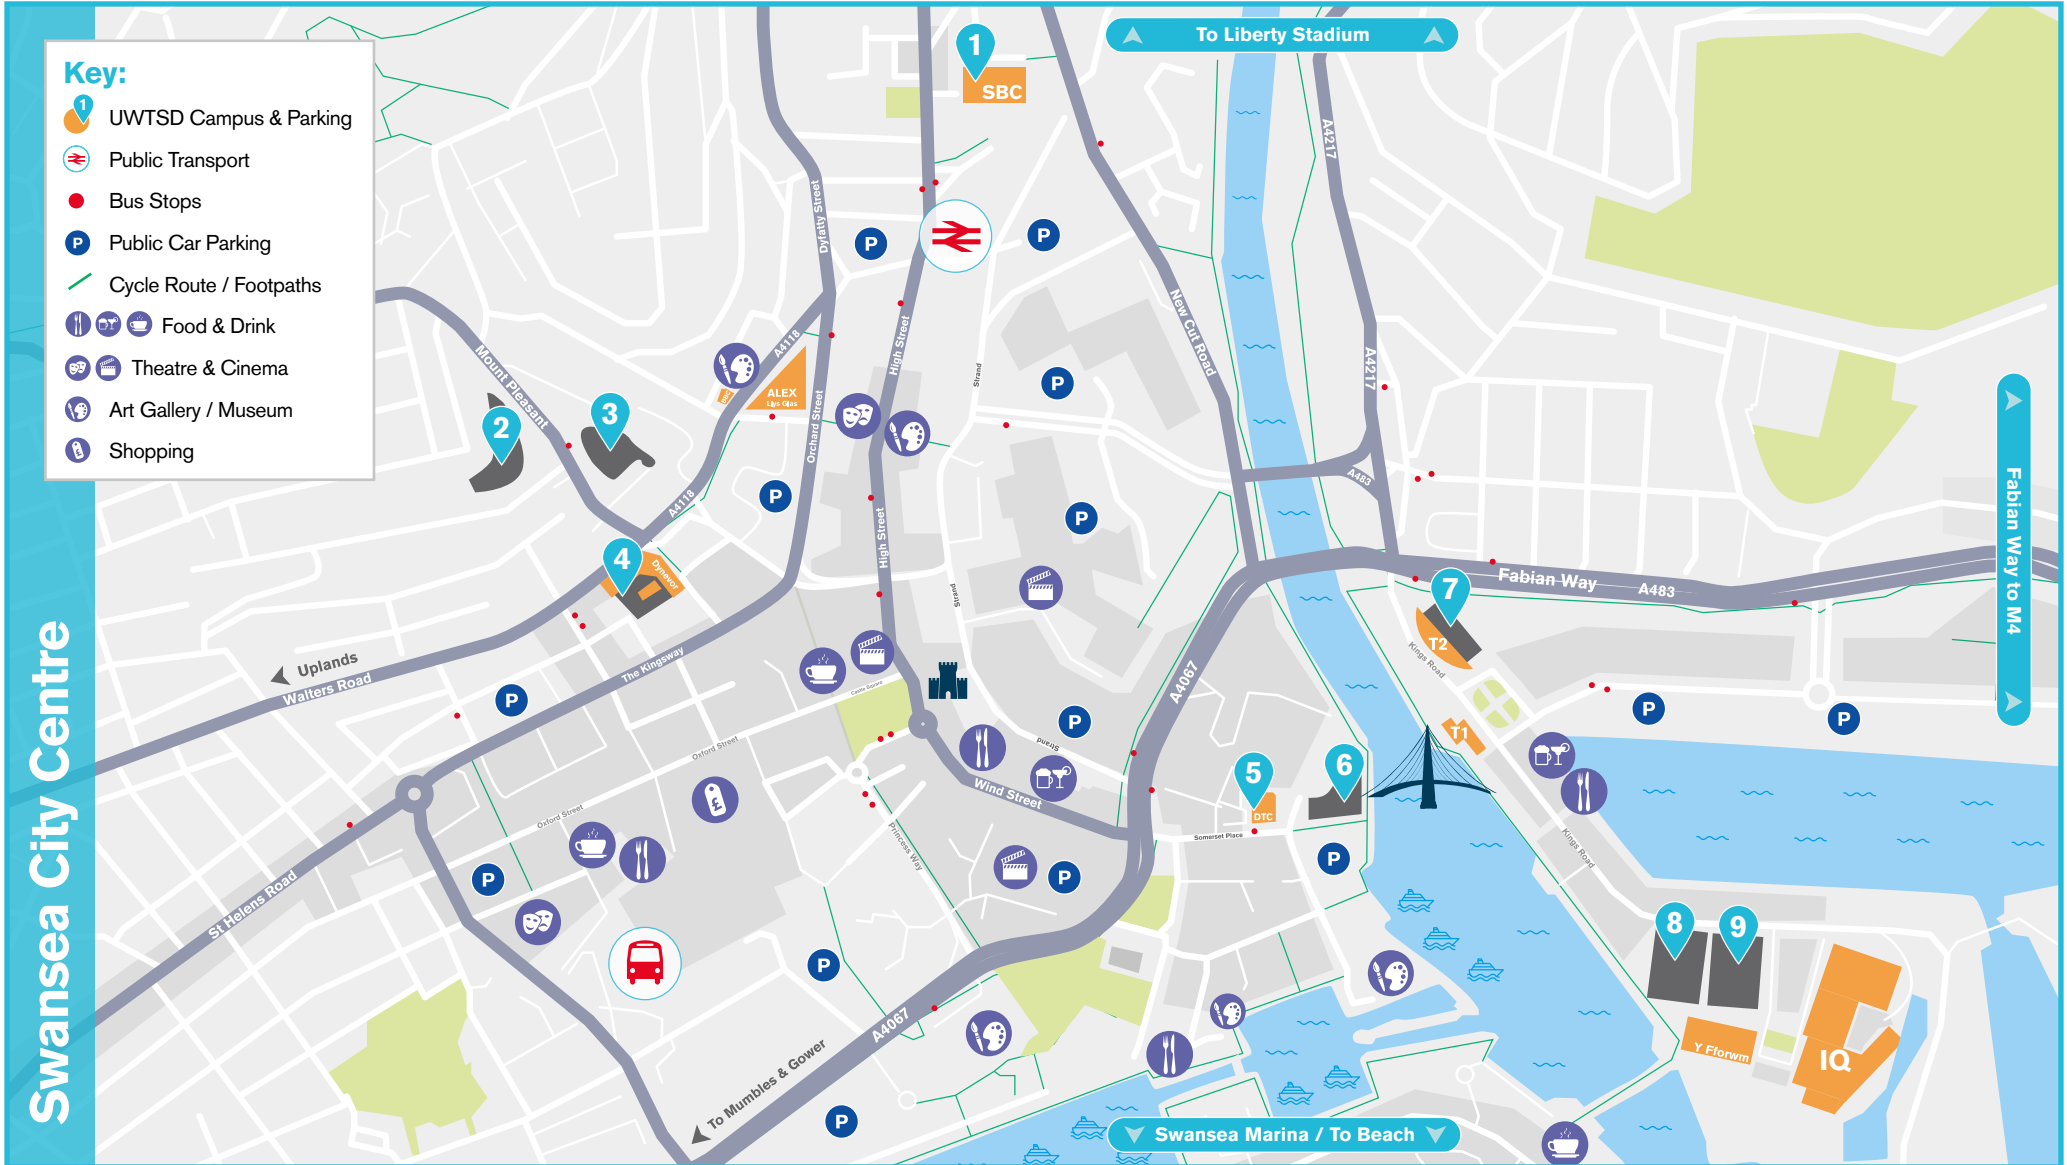

Prifysgol Cymru
Y Drindod Dewi Sant
University of Wales
Trinity Saint David

SWANSEA PARKING ALLOCATION

For more information

please contact:

parking@uwtsd.ac.uk

www.uwtsd.ac.uk/sustainability

Swansea City Centre