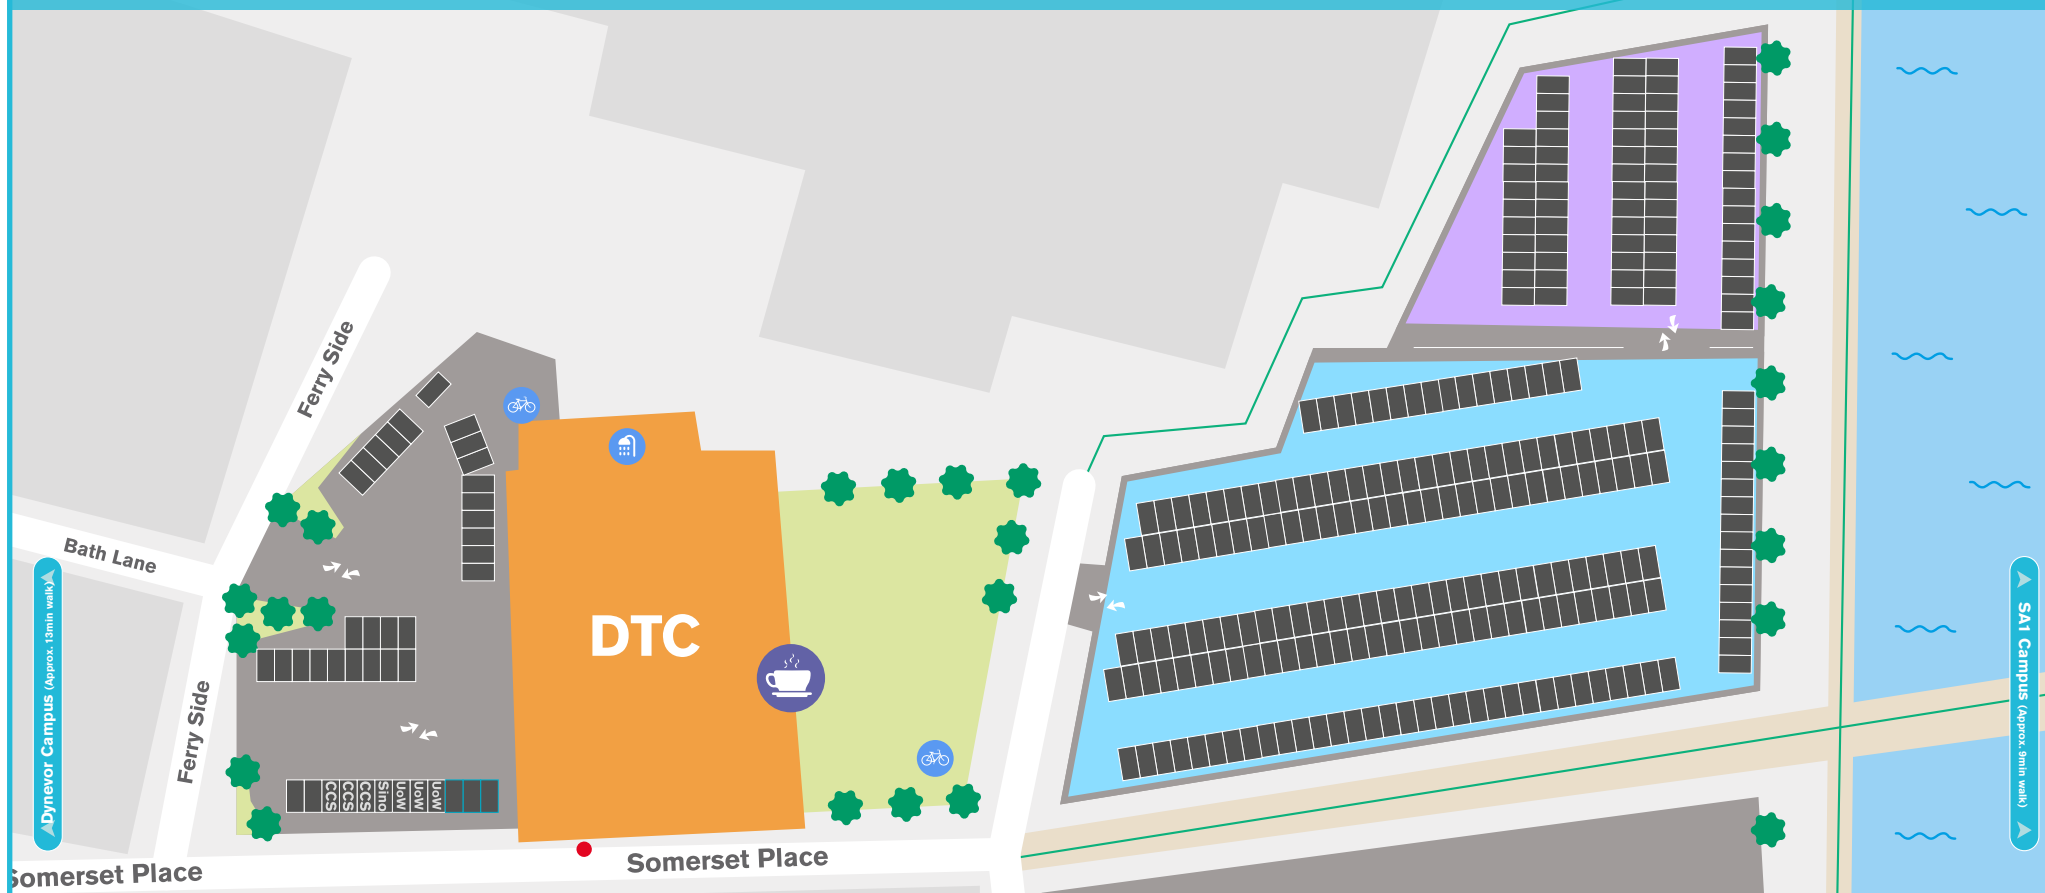

Dylan Thomas & East Burrows (North) Car Parking

Key:

-  UWTSW Campus
-  Car Parking Space
-  Disabled Parking
-  Cycle Parking
-  Shower
-  Bus Stop

Dylan Thomas Car Park (Staff Only)

Post Code:
SA1 1RR

Availability:
2 Visitor, 3 UoW,
3 Disabled, 1 Sino
Campus, 3 Council